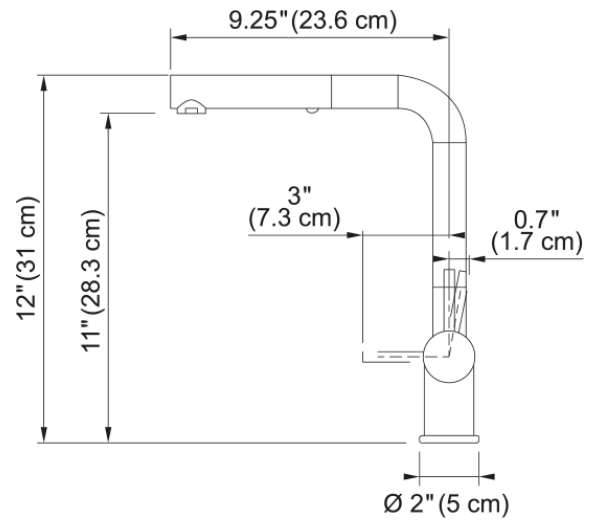

Active Pull-Out Faucet - ACT-PO-MBK | 115.0656.848

12.25-inch Single Handle Pull-Out Faucet in Matte Black Delivering exceptional functionality, our Active faucets are designed for improved sustainability, actively saving water and energy. The laminar aerator fitted in the spout ensures the Active Taps delivers a crystal clear, non-splashing water stream with very little noise. At the same time, the stepped lever and ECO cartridge helps you use less water, reducing your environmental impact. The dual-function spray head delivers a more powerful stream thanks to the needle spray. ADA Compliant This model replaces the FFPS5820MBK Faucet.

Aspect

Spout type	L - spout
Product color	Matte black
Type of material	Brass
Flexible pullout hose material	Nylon grey
Spray head material	Brass

Product Dimensions

Faucet hole diameter	35 mm
Cartridge dimension	35 mm

Installation

Mounting type	Shank
Water supply hose connection	1/2"
Water supply hose length	450 mm

Product specifications

Pressure	High pressure
Faucet type	Spray
Faucet operation	Side lever
Faucet rotation	180°

Product identification

Product brand	FRANKE
Product family	Maris
Collection	Active

Features

Water saving feature	Yes
Type of aerator	Laminar