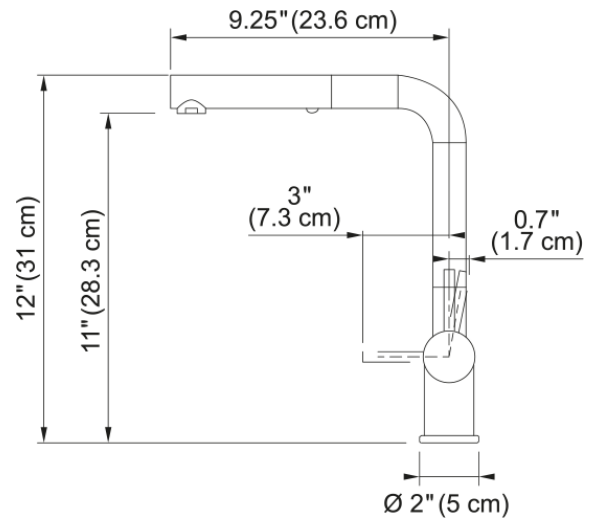

Active Pull-Out Faucet - ACT-PO-ONY | 115.0656.849

12.25-inch Single Handle Pull-Out Faucet in Onyx Delivering exceptional functionality, our Active faucets are designed for improved sustainability, actively saving water and energy. The laminar aerator fitted in the spout ensures the Active Taps delivers a crystal clear, non-splashing water stream with very little noise. At the same time, the stepped lever and ECO cartridge helps you use less water, reducing your environmental impact. The dual-function spray head delivers a more powerful stream thanks to the needle spray. ADA Compliant. This model replaces the FFPS5801ONY Faucet

Aspect

Spout type	L - spout
Product color	Bi-chrome/onyx
Type of material	Brass
Flexible pullout hose material	Nylon grey
Spray head material	Brass

Product Dimensions

Faucet hole diameter	35 mm
Cartridge dimension	35 mm

Installation

Mounting type	Shank
Water supply hose connection	1/2"
Water supply hose length	450 mm

Product specifications

Pressure	High pressure
Faucet type	Spray
Faucet operation	Side lever
Faucet rotation	180°