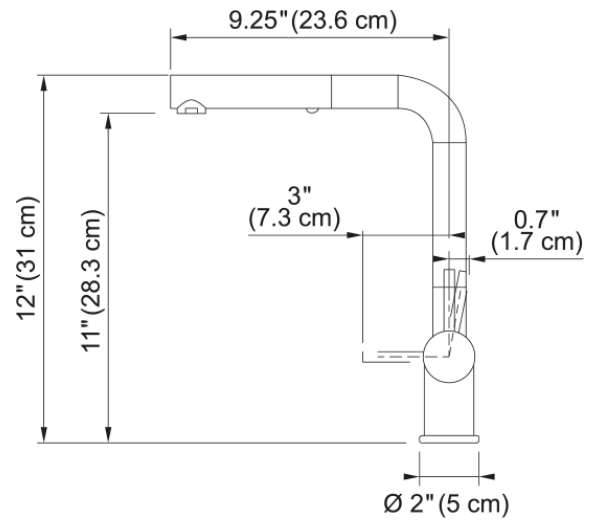

Active Pull-Out Faucet - ACT-PO-STG | 115.0656.850

12.25-inch Single Handle Pull-Out Faucet in Stone Grey Delivering exceptional functionality, our Active faucets are designed for improved sustainability, actively saving water and energy. The laminar aerator fitted in the spout ensures the Active Taps delivers a crystal clear, non-splashing water stream with very little noise. At the same time, the stepped lever and ECO cartridge helps you use less water, reducing your environmental impact. The dual-function spray head delivers a more powerful stream thanks to the needle spray. This model replaces the FFPS5807STG Faucet

Aspect

Spout type	L - spout
Product color	Bi-chrome/stone grey
Type of material	Brass
Flexible pullout hose material	Nylon grey
Spray head material	Brass

Product Dimensions

Faucet hole diameter	35 mm
Cartridge dimension	35 mm

Installation

Mounting type	Shank
Water supply hose connection	1/2"
Water supply hose length	450 mm

Product specifications

Pressure	High pressure
Faucet type	Spray
Faucet operation	Side lever
Faucet rotation	180°

Product identification

Product brand	FRANKE
Product family	Maris
Collection	Active

Features

Water saving feature	Yes
Type of aerator	Laminar