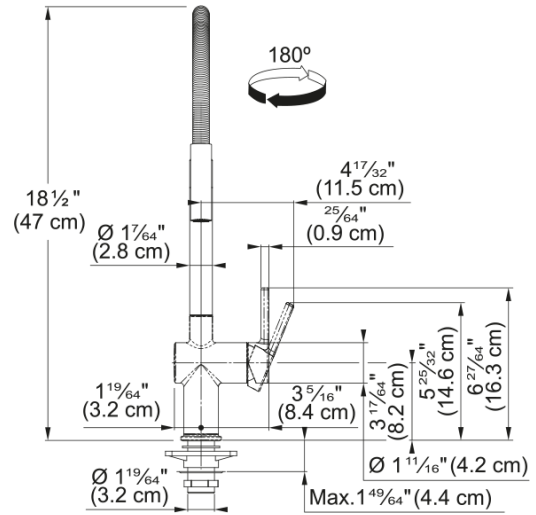

# Active Semi-Pro Faucet - ACT-SP-MBK | 115.0688.970

Active Semi-Pro 18.5 inch Single Handle Faucet in Matte Black. Sleek and functional. The Active Semi-pro faucet is ideal for any style kitchen with a simplistic look. The pull-down spout can reach every corner of the sink, and the sprayer firmly connects back into place. Franke's Active faucets focus on elements from the eco-design, such as sustainable materials, quality, and durability, to deliver exceptional functionality and reduced environmental impact. Thanks to its built-in feature, the ECO Cartridge, the Active faucet range can limit the consumption of water and energy. ADA and AB100 compliant.

## Aspect

Spout type	S - semi-professional
Product color	Matte black
Type of material	Brass
Flexible pullout hose material	Metal
Spray head material	Brass

## Product Dimensions

Faucet hole diameter	35 mm
Cartridge dimension	35 mm

## Installation

Mounting type	Shank
Water supply hose connection	3/8"
Water supply hose length	800 mm