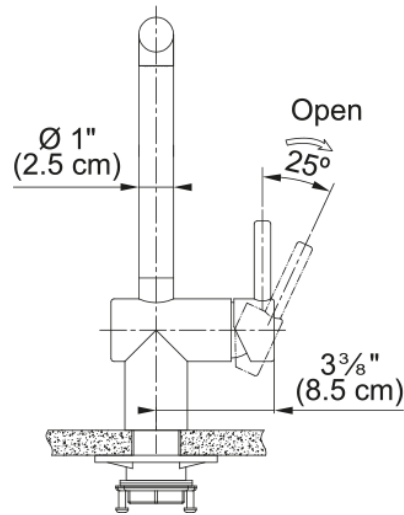

Atlas Neo Pull-Out Faucet - ATL-PO-304 | 115.0685.311

Atlas Neo 11.75-inch Single Handle Pull-Out Faucet in Stainless Steel. The Atlas Neo stainless steel faucet gives you the benefits of high performance and low maintenance. The linear side lever functions well in a variety of installation configurations. It can be rotated through 0 to 180° for easy and precise adjustment of water flow. The pull-out head offers easy maneuverability for any cooking or cleaning task. High quality laminar aerators help to reduce the air in the water stream producing a consistent water flow that is non-splashing. ADA and AB100 compliant.

Aspect

Spout type	L - spout
Product color	Stainless steel
Type of material	Stainless steel 304
Flexible pullout hose material	Nylon grey
Spray head material	Stainless steel

Product Dimensions

Faucet hole diameter	35 mm
Cartridge dimension	35 mm

Installation

Mounting type	Shank
Water supply hose connection	3/8"
Water supply hose length	450 mm

Product specifications

Pressure	High pressure
Faucet type	Pull out
Faucet operation	Side lever
Faucet rotation	180°