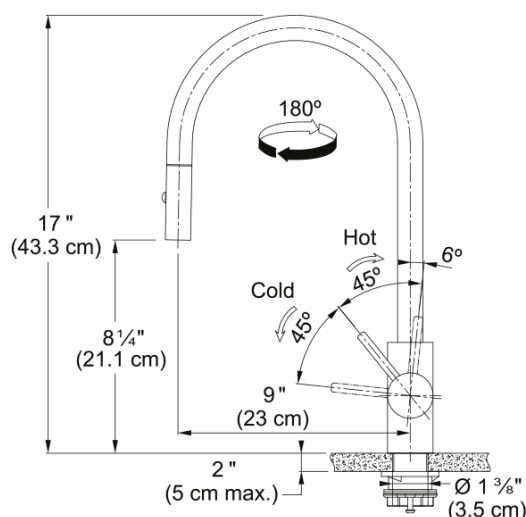

Eos Neo Pull-Down Faucet - EOS-PD-304 | 115.0685.298

17-in Single Handle Pull-Down Kitchen Faucet in Polished Chrome. The Eos Neo faucet combines all the advantages of a modern faucet in a straightforward design. Its tall spout makes it ideal for washing vegetables or filling large pots. The laminar aerator ensures a clear, non-splashing water stream with minimal noise, while the single handle allows for precise control over the amount and temperature of the water. This faucet is constructed with 304 stainless steel and delivers corrosion resistance inside and out. The pull-down spray head allows you to quickly toggle between a gentle stream or a powerful spray for efficient cleaning. ADA and AB100 compliant.

Aspect

| | |
|--------------------------------|---------------------|
| Spout type | J - spout |
| Product color | Stainless steel |
| Type of material | Stainless steel 304 |
| Flexible pullout hose material | Nylon black |
| Spray head material | Stainless steel |

Product Dimensions

| | |
|----------------------|-------|
| Faucet hole diameter | 35 mm |
| Cartridge dimension | 35 mm |

Installation

| | |
|------------------------------|--------|
| Mounting type | Shank |
| Water supply hose connection | 1/2" |
| Water supply hose length | 450 mm |

Product specifications

| | |
|------------------|---------------|
| Pressure | High pressure |
| Faucet type | Spray |
| Faucet operation | Side lever |
| Faucet rotation | 180° |

Product identification