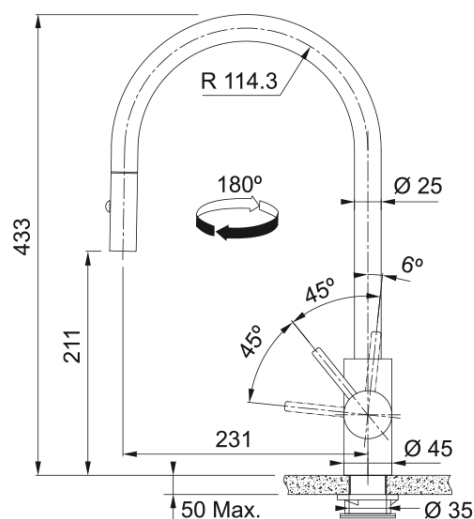

Eos Neo Pull-Down Faucet - EOS-PD-ANT | 115.0700.765

17-in Single Handle Pull-Down Kitchen Faucet in Anthracite. The Eos Neo faucet combines all the advantages of a modern faucet in a straightforward design. Its tall spout makes it ideal for washing vegetables or filling large pots. The laminar aerator ensures a clear, non-splashing water stream with minimal noise, while the single handle allows for precise control over the amount and temperature of the water. This faucet is constructed with 304 stainless steel and delivers corrosion resistance inside and out. The durable PVD finish is resistant to scratching and the color never fades, even with frequent cleaning. The pull-down spray head allows you to quickly toggle between a gentle stream or a powerful spray for efficient cleaning. ADA and AB100 compliant.

Aspect

Spout type	J - spout
Product color	Anthracite
Type of material	Stainless steel 304
Flexible pullout hose material	Nylon black
Spray head material	Stainless steel

Product Dimensions

Faucet hole diameter	35 mm
Cartridge dimension	35 mm

Installation

Mounting type	Shank
Water supply hose connection	1/2"
Water supply hose length	800 mm

Product specifications

Pressure	High pressure
Faucet type	Spray
Faucet operation	Side lever
Faucet rotation	180°