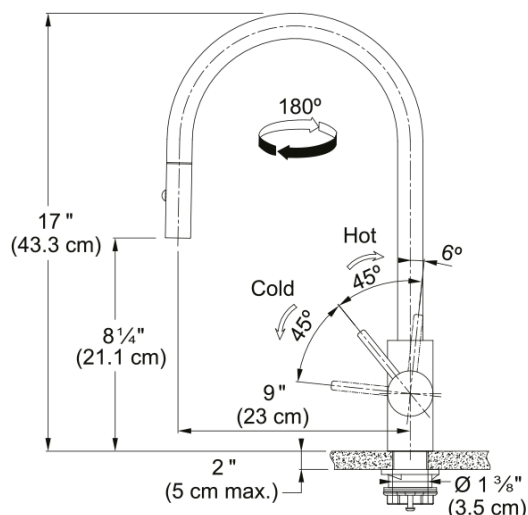

## Eos Neo Pull-Down Faucet - EOS-PD-GLD | 115.0685.308

17-in Single Handle Pull-Down Kitchen Faucet in Gold. The Eos Neo faucet combines all the advantages of a modern faucet in a straightforward design. Its tall spout makes it ideal for washing vegetables or filling large pots. The laminar aerator ensures a clear, non-splashing water stream with minimal noise, while the single handle allows for precise control over the amount and temperature of the water. This faucet is constructed with 304 stainless steel and delivers corrosion resistance inside and out. The durable PVD finish is resistant to scratching and the color never fades, even with frequent cleaning. The pull-down spray head allows you to quickly toggle between a gentle stream or a powerful spray for efficient cleaning. ADA and AB100 compliant.

### Aspect

Spout type	J - spout
Product color	Gold
Type of material	Stainless steel 304
Flexible pullout hose material	Nylon grey
Spray head material	Stainless steel

### Product Dimensions

Faucet hole diameter	35 mm
Cartridge dimension	35 mm

### Installation

Mounting type	Shank
Water supply hose connection	1/2"
Water supply hose length	450 mm