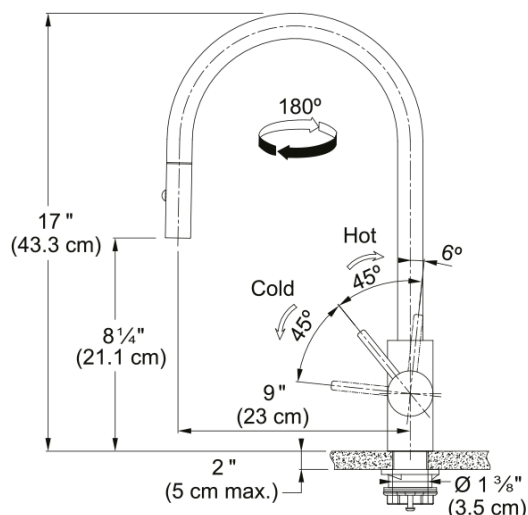

Eos Neo Pull-Down Faucet - EOS-PD-IBK | 115.0685.302

17-in Single Handle Pull-Down Kitchen Faucet in Industrial Black. The Eos Neo faucet combines all the advantages of a modern faucet in a straightforward design. Its tall spout makes it ideal for washing vegetables or filling large pots. The laminar aerator ensures a clear, non-splashing water stream with minimal noise, while the single handle allows for precise control over the amount and temperature of the water. This faucet is constructed with 304 stainless steel and delivers corrosion resistance inside and out. The durable PVD finish is resistant to scratching and the color never fades, even with frequent cleaning. The pull-down spray head allows you to quickly toggle between a gentle stream or a powerful spray for efficient cleaning. ADA and AB100 compliant.

Aspect

Spout type	J - spout
Product color	Industrial black
Type of material	Stainless steel 304
Flexible pullout hose material	Nylon grey
Spray head material	Stainless steel

Product Dimensions

Faucet hole diameter	35 mm
Cartridge dimension	35 mm

Installation

Mounting type	Shank
Water supply hose connection	1/2"
Water supply hose length	450 mm

Product specifications

Pressure	High pressure
Faucet type	Spray
Faucet operation	Side lever
Faucet rotation	360°