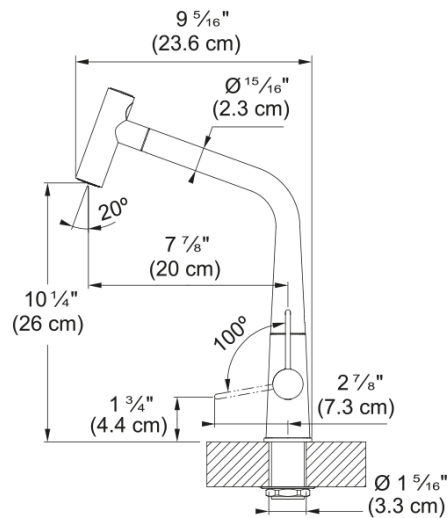

Icon Pull-Out Faucet - ICN-PO-CHR | 115.0690.303

14-in Single Handle Pull-Out Kitchen Faucet in Polished Chrome. Combining contemporary design inspired by nature and a host of wonderful features, the Franke Icon faucet is the perfect balance of aesthetics and functionality. The single-handle lever controls the water flow as needed with a simple movement. The high spout and sleek design with a 360-swivel spout offers plenty of space when working with large cookware. The pivoting spray head offers both stream and spray water flows. ADA and AB100 compliant.

Aspect

| | |
|--------------------------------|-----------------|
| Spout type | L - spout |
| Product color | Polished chrome |
| Type of material | Brass |
| Flexible pullout hose material | Nylon black |
| Spray head material | Brass |

Product Dimensions

| | |
|----------------------|-------|
| Faucet hole diameter | 35 mm |
| Cartridge dimension | 25 mm |

Installation

| | |
|------------------------------|--------|
| Mounting type | Shank |
| Water supply hose connection | 1/2" |
| Water supply hose length | 450 mm |

Product specifications

| | |
|------------------|---------------|
| Pressure | High pressure |
| Faucet type | Spray |
| Faucet operation | Side lever |
| Faucet rotation | 360° |

Product identification