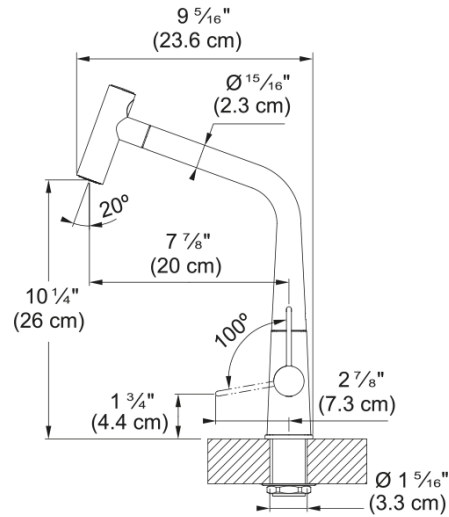

# Icon Pull-Out Faucet - ICN-PO-MBK | 115.0690.401

14-in Single Handle Pull-Out Kitchen Faucet in Matte Black. Combining contemporary design inspired by nature and a host of wonderful features, the Franke Icon faucet is the perfect balance of aesthetics and functionality. The single-handle lever controls the water flow as needed with a simple movement. The high spout and sleek design with a 360-swivel spout offers plenty of space when working with large cookware. The pivoting spray head offers both stream and spray water flows. ADA and AB100 compliant.

## Product Dimensions

Faucet hole diameter	35 mm
Cartridge dimension	25 mm

## Installation

Mounting type	Shank
Water supply hose connection	1/2"
Water supply hose length	450 mm