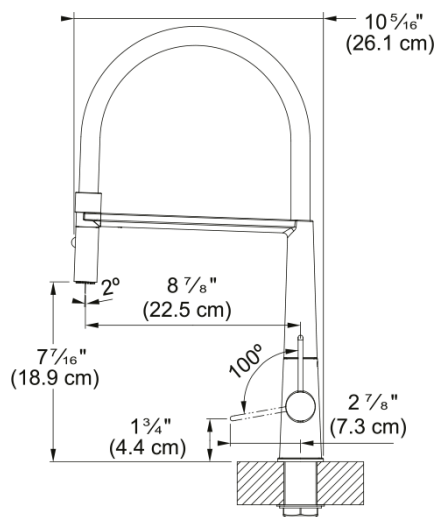

Icon Semi-Pro Faucet ICN-SP-MBK | 115.0690.402

18-in Single Handle Semi-Pro Kitchen Faucet in Matte Black. The epitome of contemporary style Icon's design brings a modern, opulent, yet relaxed look to your kitchen. Designed to make your life as easy as possible, the high spout make easy work of cleaning, even the largest items. A laminar aerator ensures the delivery of a clear, non-splashing water stream, with very little noise. A powerful direct spray for cleaning tough food remains and a gentle stream for simple cleaning tasks. ADA and AB100 compliant.

Aspect

Spout type	S - semi-professional
Product color	Matte black
Type of material	Brass
Flexible pullout hose material	Silicon black
Spray head material	Brass

Product Dimensions

Faucet hole diameter	35 mm
Cartridge dimension	25 mm

Installation

Mounting type	Shank
Water supply hose connection	1/2"
Water supply hose length	600 mm

Product specifications

Pressure	High pressure
Faucet type	Spray
Faucet operation	Side lever
Faucet rotation	360°

Product identification

Product brand	FRANKE
Product family	Mythos
Collection	Icon

Features

Water saving feature	No
Type of aerator	Laminar