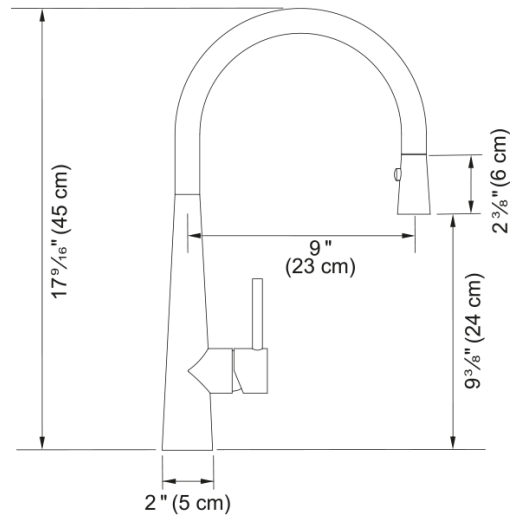

## Steel Pull-Down Faucet - STL-PD-GLD | 115.0689.823

17.5-in. Single Handle Pull-Down Kitchen Faucet in Gold. With its high arc spout and pull-down dual spray head, this faucet can accommodate large pots and allows you to reach each corner of the sink easily. The dual functioning spray head can toggle between powerful spray and stream, making clean-up effortless. Solid 304 stainless steel construction delivers corrosion resistance inside and out. The durable PVD finish is resistant to scratching and the color never fades, even with frequent cleaning. ADA and AB100 compliant.

### Aspect

Spout type	J - spout
Product color	Gold
Type of material	Stainless steel 304
Flexible pullout hose material	Textile
Spray head material	Stainless steel

### Product Dimensions

Faucet hole diameter	35 mm
Cartridge dimension	35 mm

### Installation

Mounting type	Shank
Water supply hose connection	1/2"
Water supply hose length	800 mm