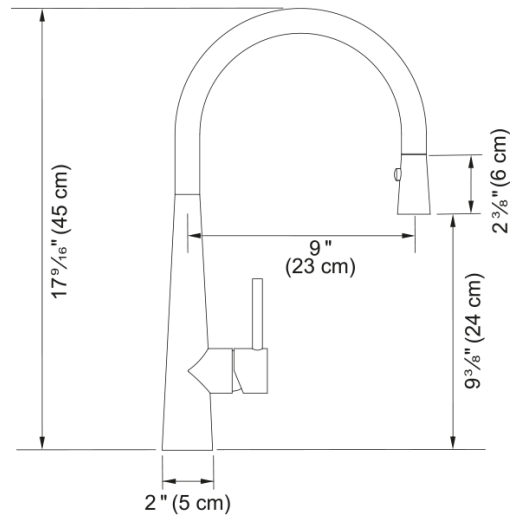

# Steel Pull-Down Faucet - STL-PD-IBK | 115.0619.306

17.5-in. Single Handle Pull-Down Kitchen Faucet in Industrial Black. With its high arc spout and pull-down dual spray head, this faucet can accommodate large pots and allows you to reach each corner of the sink easily. The dual functioning spray head can toggle between powerful spray and stream, making clean-up effortless. Solid 304 stainless steel construction delivers corrosion resistance inside and out. The durable PVD finish is resistant to scratching and the color never fades, even with frequent cleaning. ADA and AB100 compliant. This model replaces the FF3425BSS Steel faucet.

## Aspect

Spout type	J - spout
Product color	Industrial black
Type of material	Stainless steel 304
Flexible pullout hose material	Nylon grey
Spray head material	Stainless steel

## Product Dimensions

Faucet hole diameter	35 mm
Cartridge dimension	35 mm

## Installation

Mounting type	Shank
Water supply hose connection	1/2"
Water supply hose length	800 mm