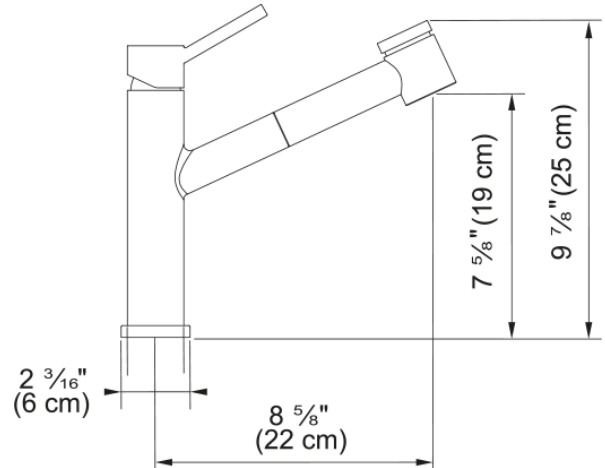

## Steel Pull-Out Faucet - STL-PO-IBK | 115.0619.309

9-in Single Handle Pull-Out Kitchen Faucet in Industrial Black. This practical faucet features an ergonomic pull-out dual spray head and 150° swivel spout that delivers greater reach in and around the sink. Solid 304 stainless steel construction delivers corrosion resistance inside and out. The durable PVD finish is resistant to scratching and the color never fades, even with frequent cleaning. ADA and AB100 compliant. This model replaces the FFPS3425BSS Steel faucet.

### Product Dimensions

Faucet hole diameter	35 mm
Cartridge dimension	35 mm

### Installation

Mounting type	Shank
Water supply hose connection	1/2"
Water supply hose length	800 mm