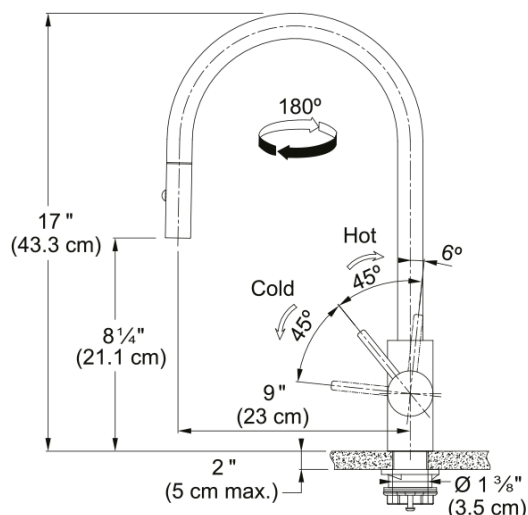

Eos Neo Pull-Down Faucet - EOS-PD-316 | 115.0685.297

17-in Single Handle Pull-Down Kitchen Faucet in Stainless Steel. Manufactured with T316 stainless steel, one of the most corrosion-resistant grades available, this faucet can withstand rain, cold, snow, and heavy use. The laminar aerator ensures the delivery of a clear, non-splashing water stream, with very little noise. The high arc spout and pull-down dual spray head easily accommodates large pots and allows you to reach each corner of the sink. The handle has a 0 - 90 degree movement for a perfect temperature and water flow. Ideal for outdoor use. Pair with a Franke Outdoor Series stainless steel sink to create a highly functional and beautiful backyard oasis. ADA and AB100 compliant.

Aspect

Spout type	J - spout
Product color	Stainless steel
Type of material	Stainless steel 316
Flexible pullout hose material	Nylon black
Spray head material	Stainless steel

Product Dimensions

Faucet hole diameter	35 mm
Cartridge dimension	35 mm

Installation

Mounting type	Shank
Water supply hose connection	1/2"
Water supply hose length	450 mm

Product specifications

Pressure	High pressure
Faucet type	Spray
Faucet operation	Side lever
Faucet rotation	180°