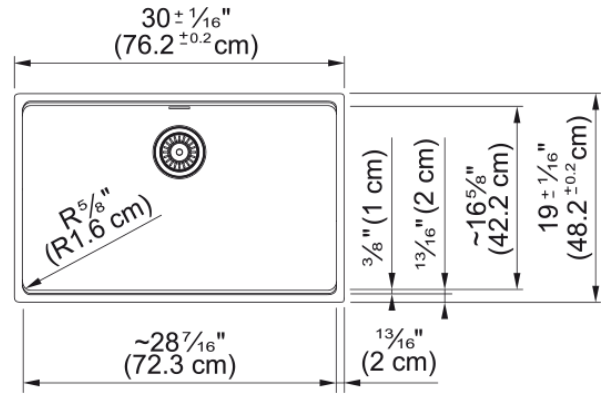

# Maris Undermount Sink - MAG11028-CHA | 125.0687.015

30-in. x 19.0-in. Undermount Fraganite Single Bowl Kitchen Sink in Champagne. Maris sinks are equipped with deep capacity bowls that can easily fit baking trays, pots, and pans to be washed with maximum ease. With our easy-to-use integrated ledge system, you'll accomplish more with your sink while making the most of your surrounding counter space. The rear drain maximizes the usable surface of the bowl and creates extra cabinet space beneath the sink. Maris Fraganite sinks are scratch-resistant, fade-resistant, and impact resistant and will retain their new appearance for years. Sink strainer assembly included.

## Product Dimensions

Length (right to left)	30.008
Width (front to back)	18.976
Large bowl size: right to left	28.425
Large bowl size: front to back	16.614
Large bowl: depth	9.488

## Installation

Minimum cabinet size	33"
----------------------	-----