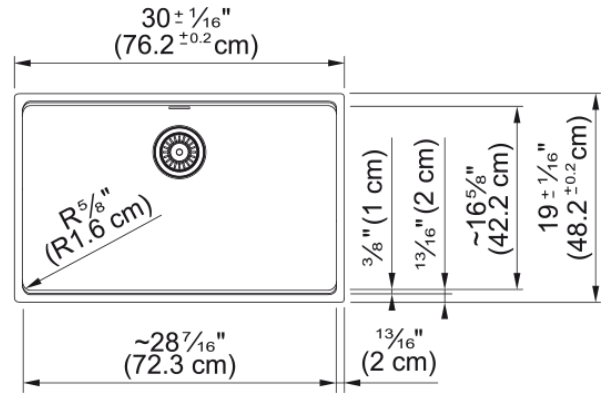

# Maris Undermount Sink - MAG11028-MOC | 125.0687.017

30-in. x 19.0-in. Undermount Fraganite Single Bowl Kitchen Sink in Mocha. Maris sinks are equipped with deep capacity bowls that can easily fit baking trays, pots, and pans to be washed with maximum ease. With our easy-to-use integrated ledge system, you'll accomplish more with your sink while making the most of your surrounding counter space. The rear drain maximizes the usable surface of the bowl and creates extra cabinet space beneath the sink. Maris Fraganite sinks are scratch-resistant, fade-resistant, and impact resistant and will retain their new appearance for years. Sink strainer assembly included.

## Product Dimensions

Length (right to left)	30.008
Width (front to back)	18.976
Large bowl size: right to left	28.425
Large bowl size: front to back	16.614
Large bowl: depth	9.488

## Installation

Minimum cabinet size	33"
----------------------	-----