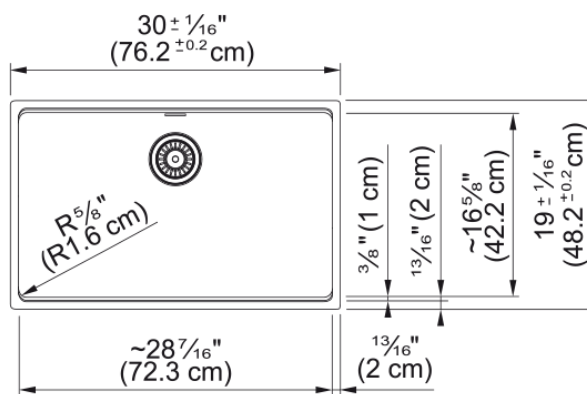

## Maris Undermount Sink - MAG11028-SHG | 125.0687.021

30-in. x 19.0-in. Undermount Fraganite Single Bowl Kitchen Sink in Stone Grey. Maris sinks are equipped with deep capacity bowls that can easily fit baking trays, pots, and pans to be washed with maximum ease. With our easy-to-use integrated ledge system, you'll accomplish more with your sink while making the most of your surrounding counter space. The rear drain maximizes the usable surface of the bowl and creates extra cabinet space beneath the sink. Maris Fraganite sinks are scratch-resistant, fade-resistant, and impact resistant and will retain their new appearance for years. Sink strainer assembly included.

### Product Dimensions

Length (right to left)	30.008
Width (front to back)	18.976
Large bowl size: right to left	28.425
Large bowl size: front to back	16.614
Large bowl: depth	9.488

### Installation

Minimum cabinet size	33"
----------------------	-----