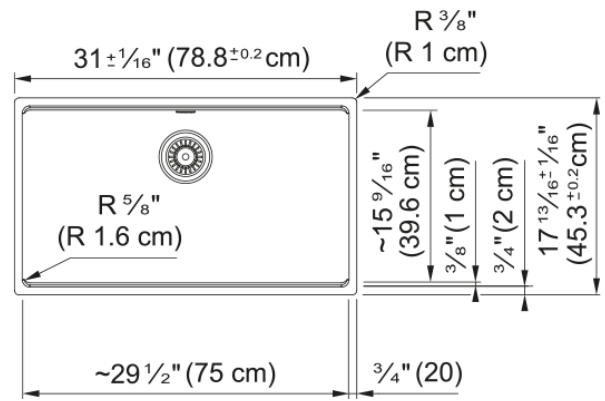

Maris Undermount Sink - MAG11029-CHA | 125.0687.092

31.0-in. x 17.81-in. Undermount Fraganite Single Bowl Kitchen Sink in Champagne. Maris sinks are equipped with deep capacity bowls that can easily fit baking trays, pots, and pans to be washed with maximum ease. With our easy-to-use integrated ledge system, you'll accomplish more with your sink while making the most of your surrounding counter space. The rear drain maximizes the usable surface of the bowl and creates extra cabinet space beneath the Sink in Champagne. Maris Fraganite sinks are scratch-resistant, fade-resistant, and impact resistant and will retain their new appearance for years.

Aspect

Sink type	Sink
Type of material	Fragranite
Number of bowls	1
Product color	Champagne
Surface finish	None

Product Dimensions

Length (right to left)	31.008
Width (front to back)	17.843
Large bowl size: right to left	29.449
Large bowl size: front to back	15.512
Large bowl: depth	9.488

Installation

Minimum cabinet size	36"
----------------------	-----

Product specifications

Installation type	Undermount
Drain hole	3 1/2"
Position of drainer	No drainer
Active Twist Compatibility	No
Installation device	Clamp Bag