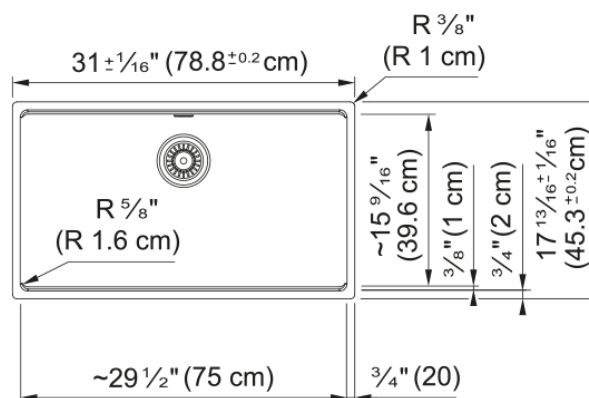

## Maris Undermount Sink - MAG11029-MOC | 125.0687.094

31.0-in. x 17.81-in. Undermount Fraganite Single Bowl Kitchen Sink in Mocha. Maris sinks are equipped with deep capacity bowls that can easily fit baking trays, pots, and pans to be washed with maximum ease. With our easy-to-use integrated ledge system, you'll accomplish more with your sink while making the most of your surrounding counter space. The rear drain maximizes the usable surface of the bowl and creates extra cabinet space beneath the sink. Maris Fraganite sinks are scratch-resistant, fade-resistant, and impact resistant and will retain their new appearance for years.

### Product Dimensions

Length (right to left)	31.008
Width (front to back)	17.843
Large bowl size: right to left	29.449
Large bowl size: front to back	15.512
Large bowl: depth	9.488

### Installation

Minimum cabinet size	36"
----------------------	-----