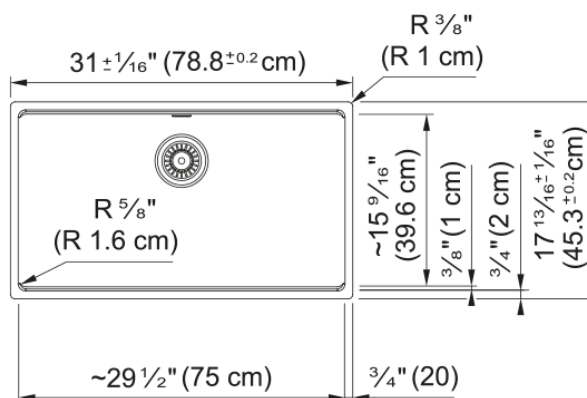

Maris Undermount Sink - MAG11029-SHG | 125.0687.098

31.0-in. x 17.81-in. Undermount Fraganite Single Bowl Kitchen Sink in Stone Grey. Maris sinks are equipped with deep capacity bowls that can easily fit baking trays, pots, and pans to be washed with maximum ease. With our easy-to-use integrated ledge system, you'll accomplish more with your sink while making the most of your surrounding counter space. The rear drain maximizes the usable surface of the bowl and creates extra cabinet space beneath the sink. Maris Fraganite sinks are scratch-resistant, fade-resistant, and impact resistant and will retain their new appearance for years.

Aspect

Sink type	Sink
Type of material	Fragranite
Number of bowls	1
Product color	Stone grey
Surface finish	None

Product Dimensions

Length (right to left)	31.008
Width (front to back)	17.843
Large bowl size: right to left	29.449
Large bowl size: front to back	15.512
Large bowl: depth	9.488

Installation

Minimum cabinet size	36"
----------------------	-----

Product specifications

Installation type	Undermount
Drain hole	3 1/2"
Position of drainer	No drainer
Active Twist Compatibility	No
Installation device	Clamp Bag