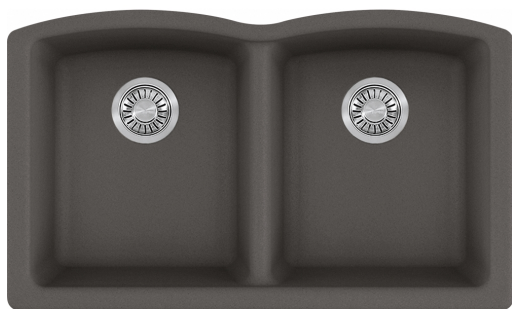

## Ellipse Undermount Sink - ELG120SLG | 125.0713.006

33.0-in. x 19.75-in. Slate Grey Granite Double Bowl Kitchen Sink. Franke Ellipse is an easy-to-maintain kitchen sink that will enhance the simple joys of cooking. Made with 80% quartz, the most durable component of granite; and bonded with 20% acrylic resin, and available in a variety of size and configuration options provides your kitchen with a long-lasting focal point through its classic style and enduring color options.

### Aspect

Sink type	Sink
Type of material	Fragranite
Number of bowls	2
Product color	Slate grey
Surface finish	None

### Product Dimensions

Length (right to left)	33
Width (front to back)	19.638
Large bowl size: right to left	14.331
Large bowl size: front to back	16.89
Large bowl: depth	9.016
Small bowl size: right to left	14.331
Small bowl size: front to back	16.89
Small bowl: depth	9.016