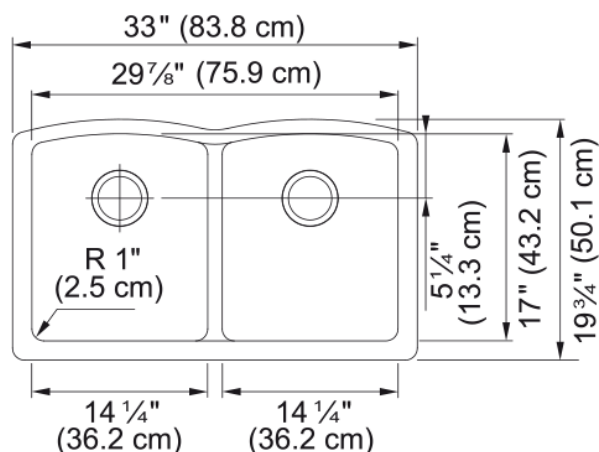

## Ellipse Undermount Sink - ELG120SLG | 125.0713.006

33.0-in. x 19.75-in. Slate Grey Granite Double Bowl Kitchen Sink. Franke Ellipse is an easy-to-maintain kitchen sink that will enhance the simple joys of cooking. Made with 80% quartz, the most durable component of granite; and bonded with 20% acrylic resin, and available in a variety of size and configuration options provides your kitchen with a long-lasting focal point through its classic style and enduring color options.

### Product Dimensions

Length (right to left)	33
Width (front to back)	19.638
Large bowl size: right to left	14.331
Large bowl size: front to back	16.89
Large bowl: depth	9.016
Small bowl size: right to left	14.331
Small bowl size: front to back	16.89
Small bowl: depth	9.016

### Installation

Minimum cabinet size	36"
----------------------	-----