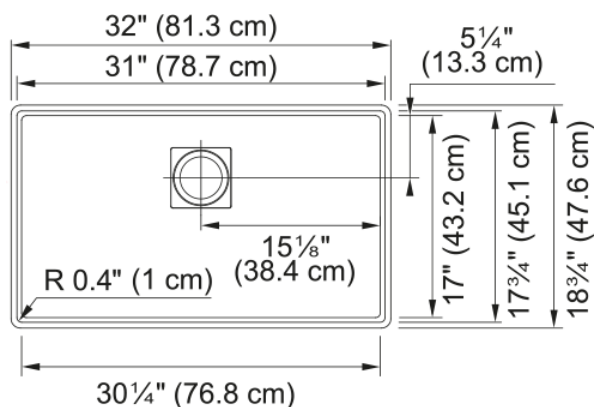

Peak Undermount Sink - PKG11031PWT | 125.0641.510

32.0-in. x 18.75-in. Undermount Single Bowl Fraganite Kitchen Sink in Polar White. Peak Fraganite doesn't just fit in – it excels in every modern kitchen space. The integrated ledge enhances the functionality of the sink by creating an elevated workspace, allowing you to work directly over the sink. Clean lines, tight corners add a contemporary edge to this line of sinks, while the drain cover provides a flat bottom surface so glassware can stand up in the bowl of the sink.

Aspect

Sink type	Sink
Type of material	Fraganite
Number of bowls	1
Product color	Polar white
Surface finish	None

Product Dimensions

Length (right to left)	31.984
Width (front to back)	18.74
Large bowl size: right to left	31
Large bowl size: front to back	17.756
Large bowl: depth	9.5

Installation

Minimum cabinet size	36"
----------------------	-----

Product specifications

Installation type	Undermount
Drain hole	3 1/2"
Position of drainer	No drainer
Active Twist Compatibility	No

Product identification