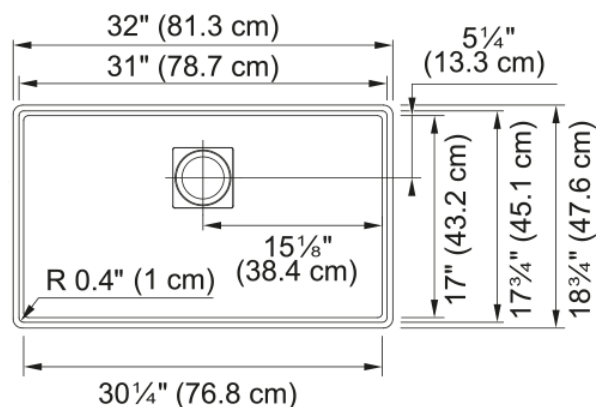

## Peak Undermount Sink - PKG11031SLG | 125.0713.124

32.0-in. x 18.75-in. Undermount Single Bowl Fraganite Kitchen Sink in Slate Grey. Peak Fraganite doesn't just fit in – it excels in every modern kitchen space. The integrated ledge enhances the functionality of the sink by creating an elevated workspace, allowing you to work directly over the sink. Clean lines, tight corners add a contemporary edge to this line of sinks, while the drain cover provides a flat bottom surface so glassware can stand up in the bowl of the sink.

### Product Dimensions

Length (right to left)	31.984
Width (front to back)	18.74
Large bowl size: right to left	31
Large bowl size: front to back	17.756
Large bowl: depth	9.5

### Installation

Minimum cabinet size	36"
----------------------	-----