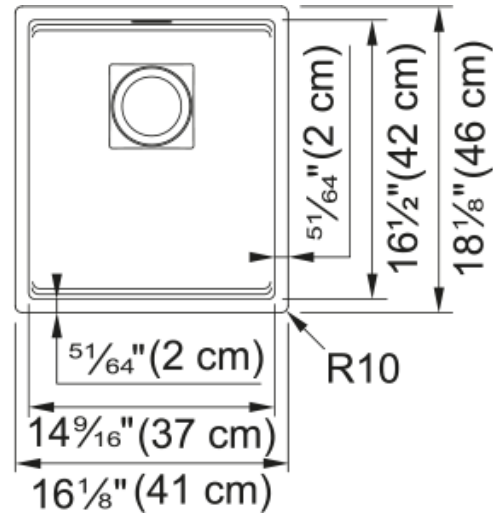

Peak Undermount Sink - PKG11014MBK | 125.0637.086

16.1-in. x 18.1-in. Undermount Single Bowl Bar/Prep Fraganite Sink in Matte Black. Peak Fraganite doesn't just fit in – it excels in every modern kitchen space. The integrated ledge enhances the functionality of the sink by creating an elevated workspace, allowing you to work directly over the sink. Clean lines, tight corners add a contemporary edge to this line of sinks, while the drain cover provides a flat bottom surface so glassware can stand up in the bowl of the sink.

Aspect

| | |
|------------------|-------------|
| Sink type | Sink |
| Type of material | Fragranite |
| Number of bowls | 1 |
| Product color | Matte black |
| Surface finish | None |

Product Dimensions

| | |
|--------------------------------|--------|
| Length (right to left) | 16.142 |
| Width (front to back) | 18.11 |
| Large bowl size: right to left | 14.567 |
| Large bowl size: front to back | 16.535 |
| Large bowl: depth | 7.874 |

Installation

| | |
|----------------------|-----|
| Minimum cabinet size | 21" |
|----------------------|-----|

Product specifications

| | |
|----------------------------|------------|
| Installation type | Undermount |
| Drain hole | 3 1/2" |
| Position of drainer | No drainer |
| Bowl 1: accessory ledge | yes |
| Active Twist Compatibility | Yes |