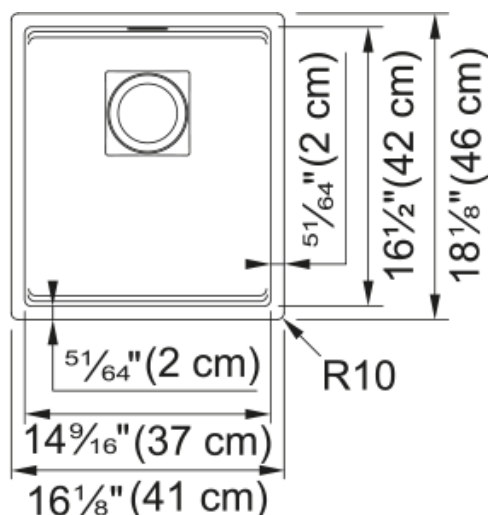

Peak Undermount Sink - PKG11014PWT | 125.0641.520

16.1-in. x 18.1-in. Undermount Single Bowl Bar/Prep Fraganite Sink in Polar White. Peak Fraganite doesn't just fit in – it excels in every modern kitchen space. The integrated ledge enhances the functionality of the sink by creating an elevated workspace, allowing you to work directly over the sink. Clean lines, tight corners add a contemporary edge to this line of sinks, while the drain cover provides a flat bottom surface so glassware can stand up in the bowl of the sink.

Aspect

Sink type	Sink
Type of material	Fragranite
Number of bowls	1
Product color	Polar white
Surface finish	None

Product Dimensions

Length (right to left)	16.142
Width (front to back)	18.11
Large bowl size: right to left	14.567
Large bowl size: front to back	16.535
Large bowl: depth	7.874

Installation

Minimum cabinet size	21"
----------------------	-----

Product specifications

Installation type	Undermount
Drain hole	3 1/2"
Position of drainer	No drainer
Bowl 1: accessory ledge	yes
Active Twist Compatibility	Yes