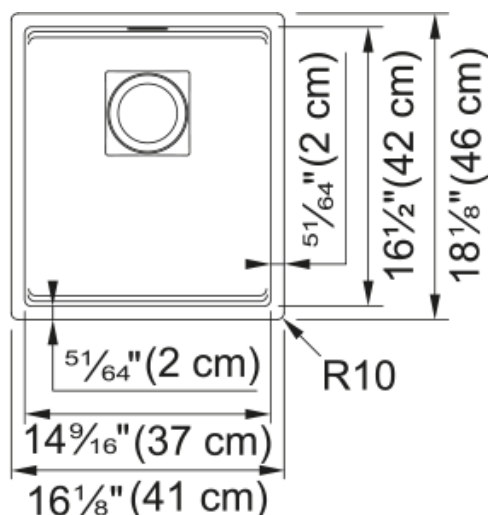

## Peak Undermount Sink - PKG11014SLG | 125.0713.126

16.1-in. x 18.1-in. Undermount Single Bowl Bar/Prep Fraganite Sink in Slate Grey. Peak Fraganite doesn't just fit in – it excels in every modern kitchen space. The integrated ledge enhances the functionality of the sink by creating an elevated workspace, allowing you to work directly over the sink. Clean lines, tight corners add a contemporary edge to this line of sinks, while the drain cover provides a flat bottom surface so glassware can stand up in the bowl of the sink."

### Product Dimensions

Length (right to left)	16.142
Width (front to back)	18.11
Large bowl size: right to left	14.567
Large bowl size: front to back	16.535
Large bowl: depth	7.874

### Installation

Minimum cabinet size	18"
----------------------	-----