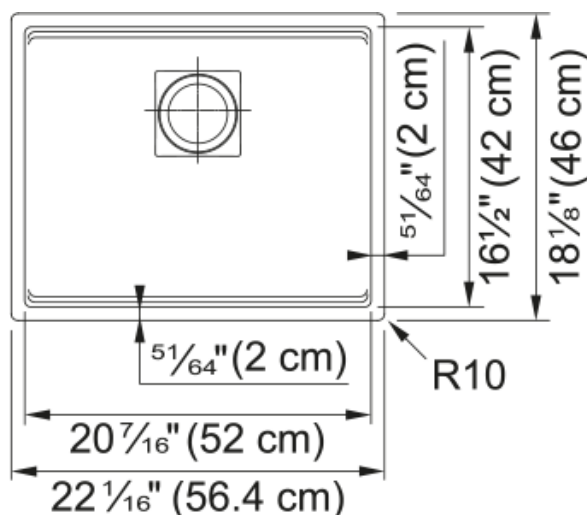

## Peak Undermount Sink - PKG11020CHA | 125.0507.827

22.06-in. x 18.21-in. Undermount Single Bowl Fraganite Kitchen Sink in Champagne. Peak Fraganite doesn't just fit in - it excels in every modern kitchen space. The integrated ledge enhances the functionality of the sink by creating an elevated workspace, allowing you to work directly over the sink. Clean lines, tight corners add a contemporary edge to this line of sinks, while the drain cover provides a flat bottom surface so glassware can stand up in the bowl of the sink.

### Product Dimensions

Length (right to left)	22.047
Width (front to back)	18.11
Large bowl size: right to left	20.472
Large bowl size: front to back	16.535
Large bowl: depth	7.874

### Installation

Minimum cabinet size	24"
----------------------	-----