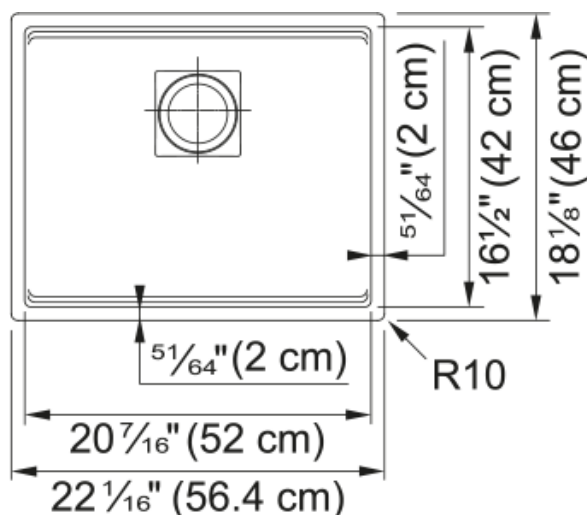

Peak Undermount Sink - PKG11020MBK | 125.0637.088

22.06-in. x 18.21-in. Undermount Single Bowl Fraganite Kitchen Sink in Matte Black. Peak Fraganite doesn't just fit in - it excels in every modern kitchen space. The integrated ledge enhances the functionality of the sink by creating an elevated workspace, allowing you to work directly over the sink. Clean lines, tight corners add a contemporary edge to this line of sinks, while the drain cover provides a flat bottom surface so glassware can stand up in the bowl of the sink.

Aspect

Sink type	Sink
Type of material	Fragranite
Number of bowls	1
Product color	Matte black
Surface finish	None

Product Dimensions

Length (right to left)	22.047
Width (front to back)	18.11
Large bowl size: right to left	20.472
Large bowl size: front to back	16.535
Large bowl: depth	7.874

Installation

Minimum cabinet size	27"
----------------------	-----

Product specifications

Installation type	Undermount
Drain hole	3 1/2"
Position of drainer	No drainer
Bowl 1: accessory ledge	yes
Active Twist Compatibility	Yes