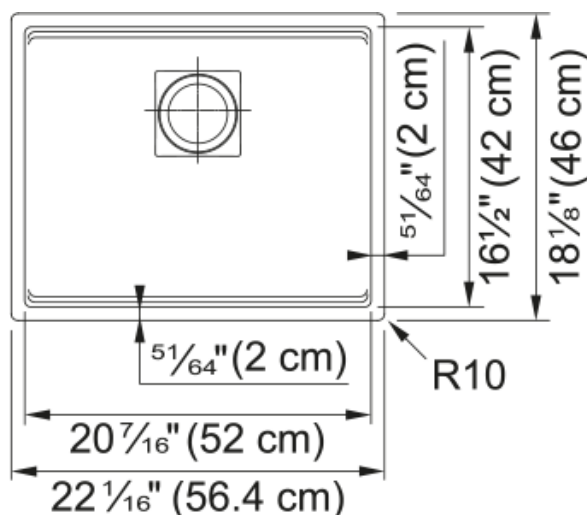

Peak Undermount Sink - PKG11020MOC | 125.0507.828

22.06-in. x 18.21-in. Undermount Single Bowl Fraganite Kitchen Sink in Mocha. Peak Fraganite doesn't just fit in – it excels in every modern kitchen space. The integrated ledge enhances the functionality of the sink by creating an elevated workspace, allowing you to work directly over the sink. Clean lines, tight corners add a contemporary edge to this line of sinks, while the drain cover provides a flat bottom surface so glassware can stand up in the bowl of the sink.

Aspect

Sink type	Sink
Type of material	Fragranite
Number of bowls	1
Product color	Mocha
Surface finish	None

Product Dimensions

Length (right to left)	22.047
Width (front to back)	18.11
Large bowl size: right to left	20.472
Large bowl size: front to back	16.535
Large bowl: depth	7.874

Installation

Minimum cabinet size	24"
----------------------	-----

Product specifications

Installation type	Undermount
Drain hole	3 1/2"
Position of drainer	No drainer
Bowl 1: accessory ledge	yes

Product identification