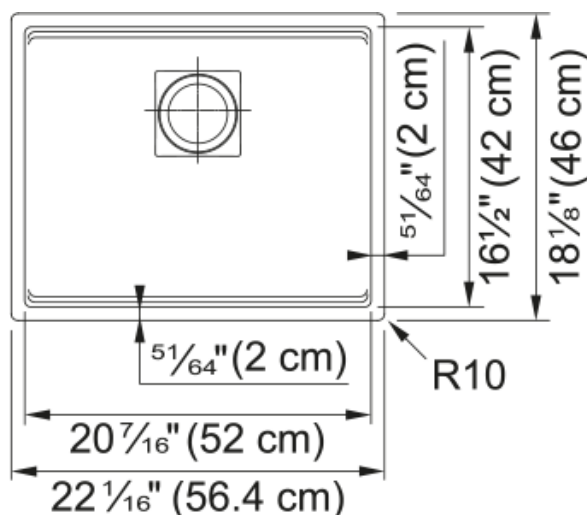

## Peak Undermount Sink - PKG11020PWT | 125.0641.521

22.06-in. x 18.21-in. Undermount Single Bowl Fraganite Kitchen Sink in Polar White. Peak Fraganite doesn't just fit in – it excels in every modern kitchen space. The integrated ledge enhances the functionality of the sink by creating an elevated workspace, allowing you to work directly over the sink. Clean lines, tight corners add a contemporary edge to this line of sinks, while the drain cover provides a flat bottom surface so glassware can stand up in the bowl of the sink.

### Product Dimensions

Length (right to left)	22.047
Width (front to back)	18.11
Large bowl size: right to left	20.472
Large bowl size: front to back	16.535
Large bowl: depth	7.874

### Installation

Minimum cabinet size	27"
----------------------	-----