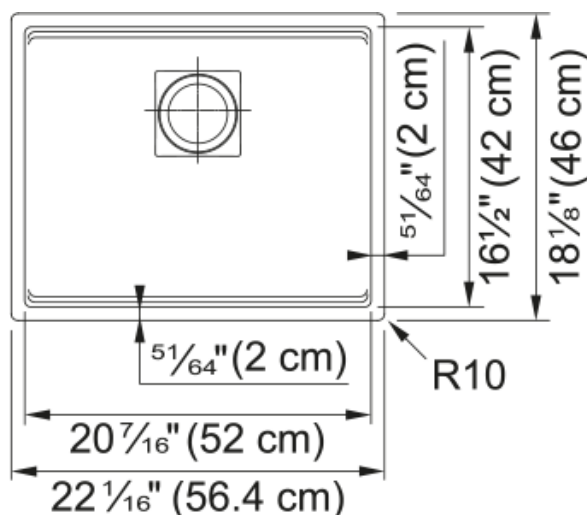

## Peak Undermount Sink - PKG1102SHG | 125.0507.835

22.06-in. x 18.21-in. Undermount Single Bowl Fraganite Kitchen Sink in Stone Grey. Peak Fraganite doesn't just fit in – it excels in every modern kitchen space. The integrated ledge enhances the functionality of the sink by creating an elevated workspace, allowing you to work directly over the sink. Clean lines, tight corners add a contemporary edge to this line of sinks, while the drain cover provides a flat bottom surface so glassware can stand up in the bowl of the sink.

### Product Dimensions

Length (right to left)	22.047
Width (front to back)	18.11
Large bowl size: right to left	20.472
Large bowl size: front to back	16.535
Large bowl: depth	7.874

### Installation

Minimum cabinet size	24"
----------------------	-----