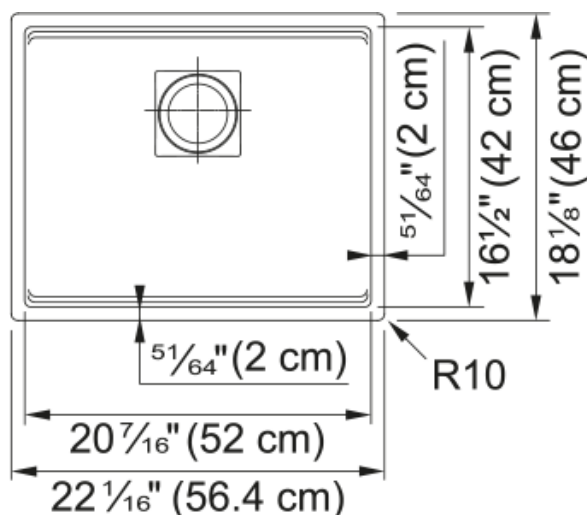

## Peak Undermount Sink - PKG11020SLG | 125.0713.128

22.06-in. x 18.21-in. Undermount Single Bowl Fraganite Kitchen Sink in Slate Grey. Peak Fraganite doesn't just fit in – it excels in every modern kitchen space. The integrated ledge enhances the functionality of the sink by creating an elevated workspace, allowing you to work directly over the sink. Clean lines, tight corners add a contemporary edge to this line of sinks, while the drain cover provides a flat bottom surface so glassware can stand up in the bowl of the sink.

### Product Dimensions

Length (right to left)	22.047
Width (front to back)	18.11
Large bowl size: right to left	20.472
Large bowl size: front to back	16.535
Large bowl: depth	7.874

### Installation

Minimum cabinet size	24"
----------------------	-----