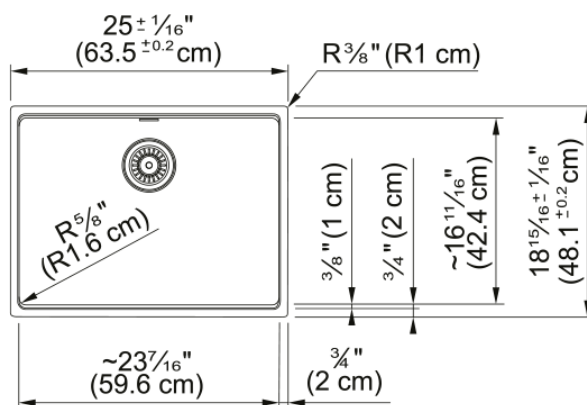

Maris Undermount Sink - MAG11023-CHA | 125.0687.029

25.0-in. x 18.94-in. Undermount Fraganite Single Bowl Kitchen Sink in Champagne. Maris sinks are equipped with deep capacity bowls that can easily fit baking trays, pots, and pans to be washed with maximum ease. With our easy-to-use integrated ledge system, you'll accomplish more with your sink while making the most of your surrounding counter space. The rear drain maximizes the usable surface of the bowl and creates extra cabinet space beneath the Sink in Champagne. Maris Fraganite sinks are scratch-resistant, fade-resistant, and impact resistant and will retain their new appearance for years.

Aspect

Sink type	Sink
Type of material	Fragranite
Number of bowls	1
Product color	Champagne
Surface finish	None

Product Dimensions

Length (right to left)	25.008
Width (front to back)	18.937
Large bowl size: right to left	23.465
Large bowl size: front to back	16.614
Large bowl: depth	9.488

Installation

Minimum cabinet size	30"
----------------------	-----

Product specifications

Installation type	Undermount
Drain hole	3 1/2"
Position of drainer	No drainer
Active Twist Compatibility	No
Installation device	Clamp Bag