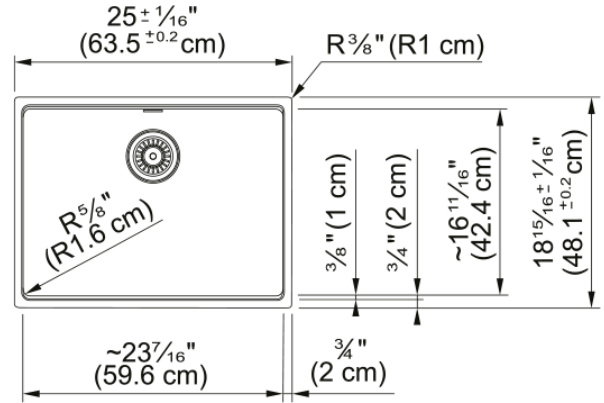

Maris Undermount Sink - MAG11023-MBK | 125.0687.030

25.0-in. x 18.94-in. Undermount Fraganite Single Bowl Kitchen Sink in Matte Black. Maris sinks are equipped with deep capacity bowls that can easily fit baking trays, pots, and pans to be washed with maximum ease. With our easy-to-use integrated ledge system, you'll accomplish more with your sink while making the most of your surrounding counter space. The rear drain maximizes the usable surface of the bowl and creates extra cabinet space beneath the Sink in Matte Black. Maris Fraganite sinks are scratch-resistant, fade-resistant, and impact resistant and will retain their new appearance for years.

Aspect

Sink type	Sink
Type of material	Fragranite
Number of bowls	1
Product color	Matte black
Surface finish	None

Product Dimensions

Length (right to left)	25.008
Width (front to back)	18.937
Large bowl size: right to left	23.465
Large bowl size: front to back	16.614
Large bowl: depth	9.488

Installation

Minimum cabinet size	30"
----------------------	-----

Product specifications

Installation type	Undermount
Drain hole	3 1/2"
Position of drainer	No drainer
Active Twist Compatibility	No
Installation device	Clamp Bag