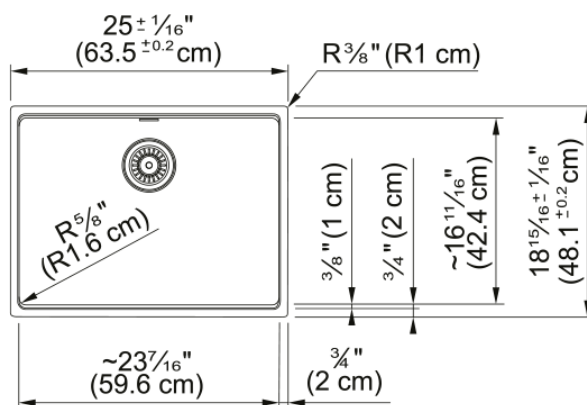

Maris Undermount Sink - MAG11023-PWT | 125.0687.034

25.0-in. x 18.94-in. Undermount Fraganite Single Bowl Kitchen Sink in Polar White. Maris sinks are equipped with deep capacity bowls that can easily fit baking trays, pots, and pans to be washed with maximum ease. With our easy-to-use integrated ledge system, you'll accomplish more with your sink while making the most of your surrounding counter space. The rear drain maximizes the usable surface of the bowl and creates extra cabinet space beneath the sink. Maris Fraganite sinks are scratch-resistant, fade-resistant, and impact resistant and will retain their new appearance for years.

Aspect

Sink type	Sink
Type of material	Fragranite
Number of bowls	1
Product color	Polar white
Surface finish	None

Product Dimensions

Length (right to left)	25.008
Width (front to back)	18.937
Large bowl size: right to left	23.465
Large bowl size: front to back	16.614
Large bowl: depth	9.488

Installation

Minimum cabinet size	30"
----------------------	-----

Product specifications

Installation type	Undermount
Drain hole	3 1/2"
Position of drainer	No drainer
Active Twist Compatibility	No
Installation device	Clamp Bag