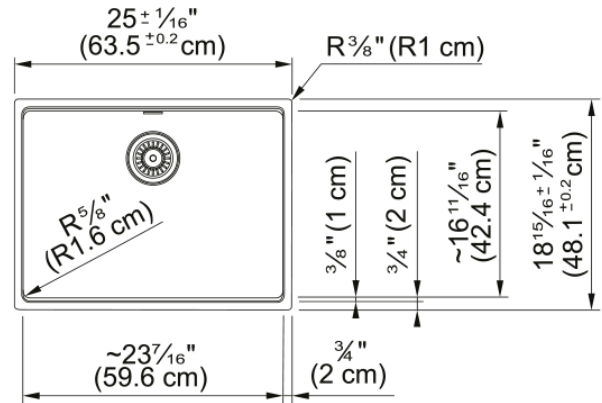

Maris Undermount Sink - MAG11023-SHG | 125.0687.035

25.0-in. x 18.94-in. Undermount Fraganite Single Bowl Kitchen Sink in Stone Grey. Maris sinks are equipped with deep capacity bowls that can easily fit baking trays, pots, and pans to be washed with maximum ease. With our easy-to-use integrated ledge system, you'll accomplish more with your sink while making the most of your surrounding counter space. The rear drain maximizes the usable surface of the bowl and creates extra cabinet space beneath the sink. Maris Fraganite sinks are scratch-resistant, fade-resistant, and impact resistant and will retain their new appearance for years.

Aspect

Sink type	Sink
Type of material	Fraganite
Number of bowls	1
Product color	Stone grey
Surface finish	None

Product Dimensions

Length (right to left)	25.008
Width (front to back)	18.937
Large bowl size: right to left	23.465
Large bowl size: front to back	16.614
Large bowl: depth	9.488

Installation

Minimum cabinet size	30"
----------------------	-----

Product specifications

Installation type	Undermount
Drain hole	3 1/2"
Position of drainer	No drainer
Active Twist Compatibility	No
Installation device	Clamp Bag