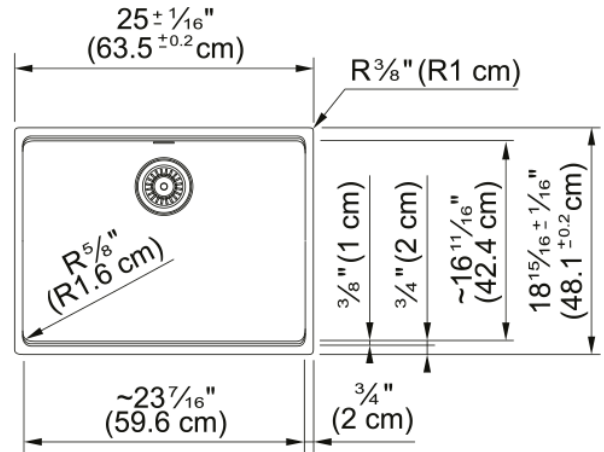

# Maris Undermount Sink -MAG11023ADA-SLG-S | 125.0713.104

25.0-in. x 18.94-in. Undermount Fraganite Single Bowl Kitchen Sink in Slate Grey. This sink has a 5-in shallow, ADA-compliant bowl depth and rear drain placement and creates an accessible work area for individuals with limited mobility. With our easy-to-use integrated ledge system, you'll accomplish more with your sink while making the most of your surrounding counter space. The rear drain maximizes the usable surface of the bowl and creates extra cabinet space beneath the sink. Maris Fraganite sinks are scratch-resistant, fade-resistant, and impact resistant and will retain their new appearance for years.

## Product Dimensions

Length (right to left)	25.008
Width (front to back)	18.937
Large bowl size: right to left	23.465
Large bowl size: front to back	16.614
Large bowl: depth	5

## Installation

Minimum cabinet size	30"
----------------------	-----