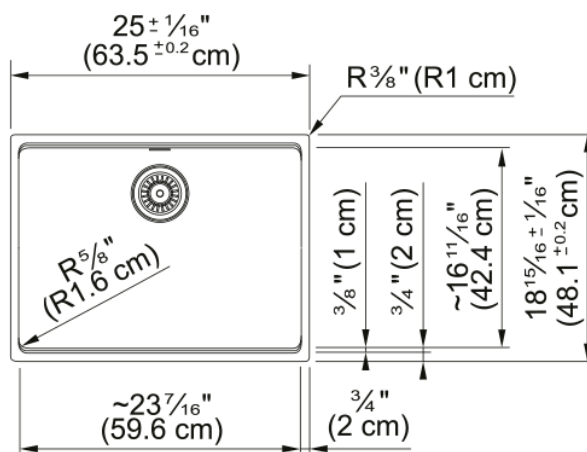

## Maris Undermount Sink - MAG11023ADA-CHA | 125.0687.036

25.0-in. x 18.94-in. Undermount Fraganite Single Bowl Kitchen Sink in Champagne. This sink has a 5-in shallow, ADA-compliant bowl depth and rear drain placement and creates an accessible work area for individuals with limited mobility. With our easy-to-use integrated ledge system, you'll accomplish more with your sink while making the most of your surrounding counter space. The rear drain maximizes the usable surface of the bowl and creates extra cabinet space beneath the Sink in Champagne. Maris Fraganite sinks are scratch-resistant, fade-resistant, and impact resistant and will retain their new appearance for years.

### Product Dimensions

Length (right to left)	25.008
Width (front to back)	18.937
Large bowl size: right to left	23.465
Large bowl size: front to back	16.614
Large bowl: depth	5

### Installation

Minimum cabinet size	30"
----------------------	-----