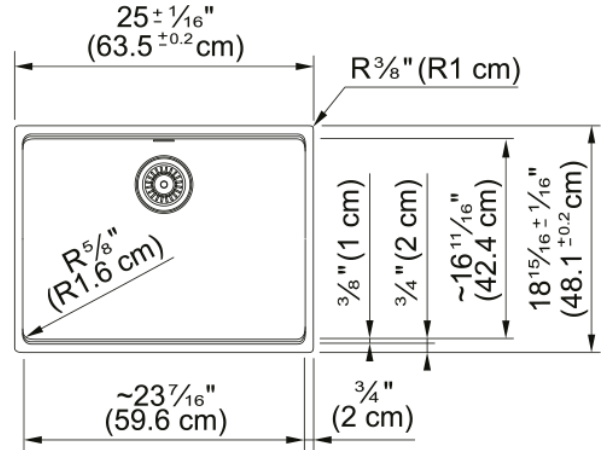

Maris Undermount Sink - MAG11023ADA-MBK | 125.0687.037

25.0-in. x 18.94-in. Undermount Fraganite Single Bowl Kitchen Sink in Matte Black. This sink has a 5-in shallow, ADA-compliant bowl depth and rear drain placement and creates an accessible work area for individuals with limited mobility. With our easy-to-use integrated ledge system, you'll accomplish more with your sink while making the most of your surrounding counter space. The rear drain maximizes the usable surface of the bowl and creates extra cabinet space beneath the Sink in Matte Black. Maris Fraganite sinks are scratch-resistant, fade-resistant, and impact resistant and will retain their new appearance for years.

Aspect

Sink type	Sink
Type of material	Fragranite
Number of bowls	1
Product color	Matte black
Surface finish	None

Product Dimensions

Length (right to left)	25.008
Width (front to back)	18.937
Large bowl size: right to left	23.465
Large bowl size: front to back	16.614
Large bowl: depth	5

Installation

Minimum cabinet size	30"
----------------------	-----

Product specifications

Installation type	Undermount
Drain hole	3 1/2"
Position of drainer	No drainer
Active Twist Compatibility	No
Installation device	Clamp Bag