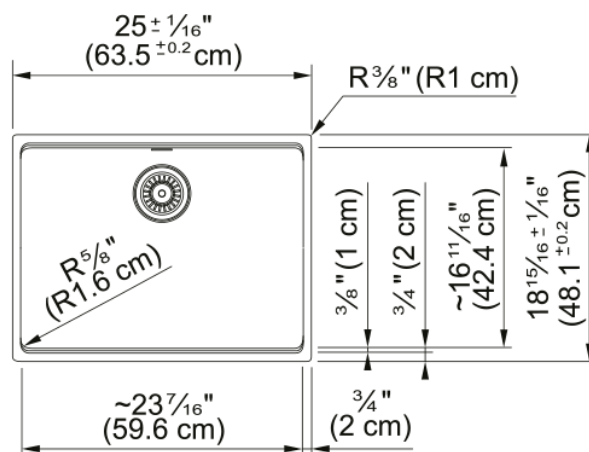

## Maris Undermount Sink - MAG11023ADA-MOC | 125.0687.038

25.0-in. x 18.94-in. Undermount Fraganite Single Bowl Kitchen Sink in Mocha. This sink has a 5-in shallow, ADA-compliant bowl depth and rear drain placement and creates an accessible work area for individuals with limited mobility. With our easy-to-use integrated ledge system, you'll accomplish more with your sink while making the most of your surrounding counter space. The rear drain maximizes the usable surface of the bowl and creates extra cabinet space beneath the sink. Maris Fraganite sinks are scratch-resistant, fade-resistant, and impact resistant and will retain their new appearance for years.

### Product Dimensions

Length (right to left)	25.008
Width (front to back)	18.937
Large bowl size: right to left	23.465
Large bowl size: front to back	16.614
Large bowl: depth	5

### Installation

Minimum cabinet size	30"
----------------------	-----