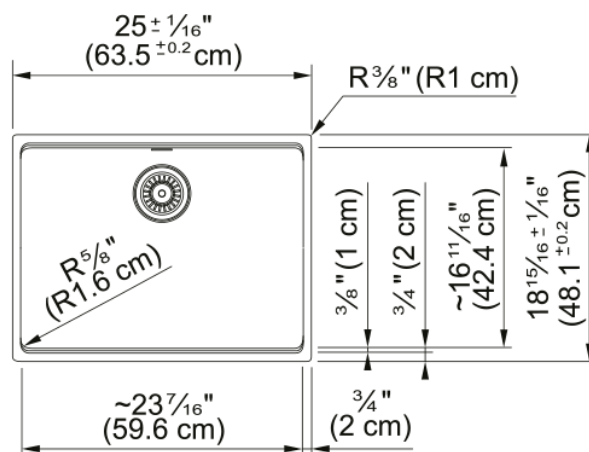

## Maris Undermount Sink - MAG11023ADA-ONY | 125.0687.039

25.0-in. x 18.94-in. Undermount Fraganite Single Bowl Kitchen Sink in Onyx. This sink has a 5-in shallow, ADA-compliant bowl depth and rear drain placement and creates an accessible work area for individuals with limited mobility. With our easy-to-use integrated ledge system, you'll accomplish more with your sink while making the most of your surrounding counter space. The rear drain maximizes the usable surface of the bowl and creates extra cabinet space beneath the sink. Maris Fraganite sinks are scratch-resistant, fade-resistant, and impact resistant and will retain their new appearance for years.

### Product Dimensions

Length (right to left)	25.008
Width (front to back)	18.937
Large bowl size: right to left	23.465
Large bowl size: front to back	16.614
Large bowl: depth	5

### Installation

Minimum cabinet size	30"
----------------------	-----