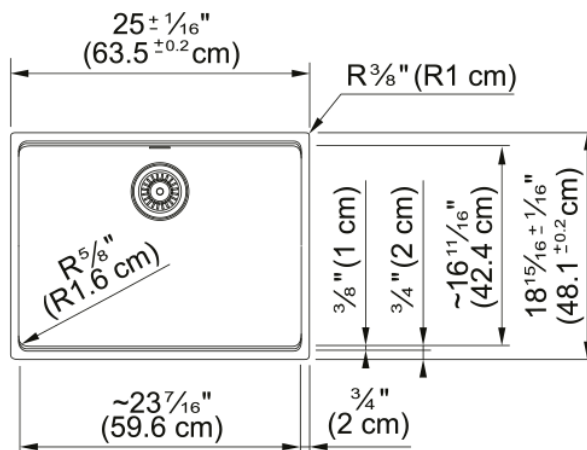

## Maris Undermount Sink - MAG11023ADA-PWT | 125.0687.041

25.0-in. x 18.94-in. Undermount Fraganite Single Bowl Kitchen Sink in Polar White. This sink has a 5-in shallow, ADA-compliant bowl depth and rear drain placement and creates an accessible work area for individuals with limited mobility. With our easy-to-use integrated ledge system, you'll accomplish more with your sink while making the most of your surrounding counter space. The rear drain maximizes the usable surface of the bowl and creates extra cabinet space beneath the sink. Maris Fraganite sinks are scratch-resistant, fade-resistant, and impact resistant and will retain their new appearance for years.

### Product Dimensions

Length (right to left)	25.008
Width (front to back)	18.937
Large bowl size: right to left	23.465
Large bowl size: front to back	16.614
Large bowl: depth	5

### Installation

Minimum cabinet size	30"
----------------------	-----