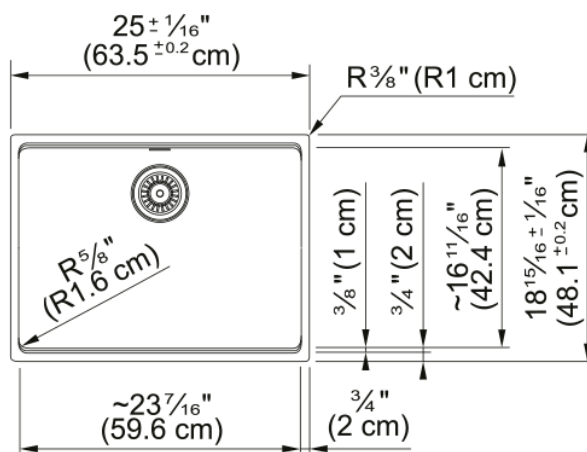

Maris Undermount Sink -MAG11023ADA-SLG-S | 125.0713.104

25.0-in. x 18.94-in. Undermount Fraganite Single Bowl Kitchen Sink in Slate Grey. This sink has a 5-in shallow, ADA-compliant bowl depth and rear drain placement and creates an accessible work area for individuals with limited mobility. With our easy-to-use integrated ledge system, you'll accomplish more with your sink while making the most of your surrounding counter space. The rear drain maximizes the usable surface of the bowl and creates extra cabinet space beneath the sink. Maris Fraganite sinks are scratch-resistant, fade-resistant, and impact resistant and will retain their new appearance for years.

Aspect

Sink type	Sink
Type of material	Fragranite
Number of bowls	1
Product color	Slate grey
Surface finish	None

Product Dimensions

Length (right to left)	25.008
Width (front to back)	18.937
Large bowl size: right to left	23.465
Large bowl size: front to back	16.614
Large bowl: depth	5

Installation

Minimum cabinet size	30"
----------------------	-----

Product specifications

Installation type	Undermount
Drain hole	3 1/2"
Position of drainer	No drainer
Active Twist Compatibility	No
Installation device	Clamp Bag