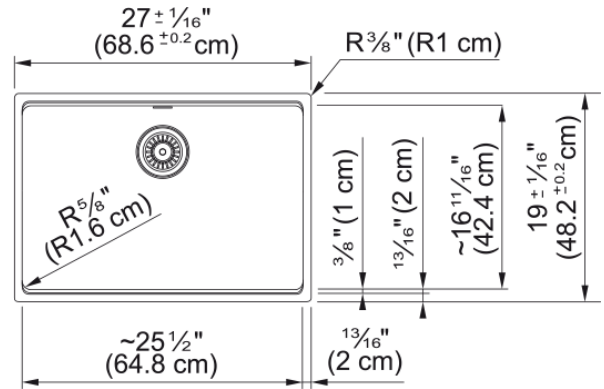

## Maris Undermount Sink - MAG11025-CHA | 125.0687.022

27.0-in. x 19.0-in. Undermount Fraganite Single Bowl Kitchen Sink in Champagne. Maris sinks are equipped with deep capacity bowls that can easily fit baking trays, pots, and pans to be washed with maximum ease. With our easy-to-use integrated ledge system, you'll accomplish more with your sink while making the most of your surrounding counter space. The rear drain maximizes the usable surface of the bowl and creates extra cabinet space beneath the Sink in Champagne. Maris Fraganite sinks are scratch-resistant, fade-resistant, and impact resistant and will retain their new appearance for years.

### Product Dimensions

Length (right to left)	27.008
Width (front to back)	18.976
Large bowl size: right to left	25.433
Large bowl size: front to back	16.732
Large bowl: depth	9.488

### Installation

Minimum cabinet size	30"
----------------------	-----