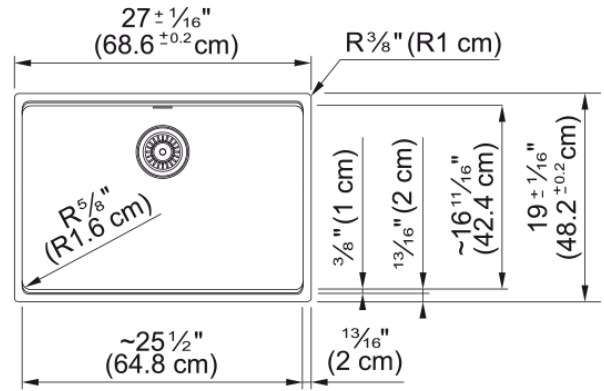

Maris Undermount Sink - MAG11025-MBK | 125.0687.023

27.0-in. x 19.0-in. Undermount Fraganite Single Bowl Kitchen Sink in Matte Black. Maris sinks are equipped with deep capacity bowls that can easily fit baking trays, pots, and pans to be washed with maximum ease. With our easy-to-use integrated ledge system, you'll accomplish more with your sink while making the most of your surrounding counter space. The rear drain maximizes the usable surface of the bowl and creates extra cabinet space beneath the Sink in Matte Black. Maris Fraganite sinks are scratch-resistant, fade-resistant, and impact resistant and will retain their new appearance for years.

| | |
|--------------------------------|--------|
| Length (right to left) | 27.008 |
| Width (front to back) | 18.976 |
| Large bowl size: right to left | 25.433 |
| Large bowl size: front to back | 16.732 |
| Large bowl: depth | 9.488 |