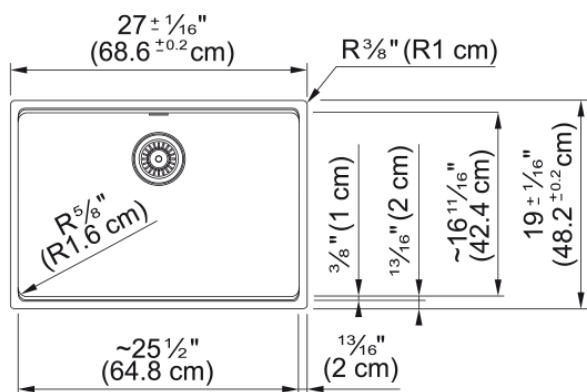

Maris Undermount Sink - MAG11025-MOC | 125.0687.024

27.0-in. x 19.0-in. Undermount Fraganite Single Bowl Kitchen Sink in Mocha. Maris sinks are equipped with deep capacity bowls that can easily fit baking trays, pots, and pans to be washed with maximum ease. With our easy-to-use integrated ledge system, you'll accomplish more with your sink while making the most of your surrounding counter space. The rear drain maximizes the usable surface of the bowl and creates extra cabinet space beneath the sink. Maris Fraganite sinks are scratch-resistant, fade-resistant, and impact resistant and will retain their new appearance for years.

Aspect

Sink type	Sink
Type of material	Fragranite
Number of bowls	1
Product color	Mocha
Surface finish	None

Product Dimensions

Length (right to left)	27.008
Width (front to back)	18.976
Large bowl size: right to left	25.433
Large bowl size: front to back	16.732
Large bowl: depth	9.488

Installation

Minimum cabinet size	30"
----------------------	-----

Product specifications

Installation type	Undermount
Drain hole	3 1/2"
Position of drainer	No drainer
Installation device	Clamp Bag

Product identification