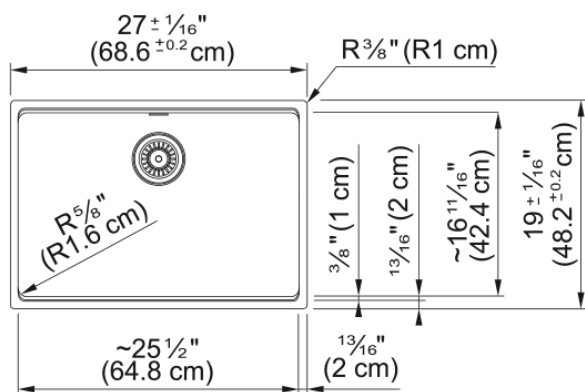

Maris Undermount Sink - MAG11025-ONY | 125.0687.025

27.0-in. x 19.0-in. Undermount Fraganite Single Bowl Kitchen Sink in Onyx. Maris sinks are equipped with deep capacity bowls that can easily fit baking trays, pots, and pans to be washed with maximum ease. With our easy-to-use integrated ledge system, you'll accomplish more with your sink while making the most of your surrounding counter space. The rear drain maximizes the usable surface of the bowl and creates extra cabinet space beneath the sink. Maris Fraganite sinks are scratch-resistant, fade-resistant, and impact resistant and will retain their new appearance for years.

Aspect

Sink type	Sink
Type of material	Fragranite
Number of bowls	1
Product color	Onyx
Surface finish	None

Product Dimensions

Length (right to left)	27.008
Width (front to back)	18.976
Large bowl size: right to left	25.433
Large bowl size: front to back	16.732
Large bowl: depth	9.488

Installation

Minimum cabinet size	30"
----------------------	-----

Product specifications

Installation type	Undermount
Drain hole	3 1/2"
Position of drainer	No drainer
Active Twist Compatibility	No
Installation device	Clamp Bag