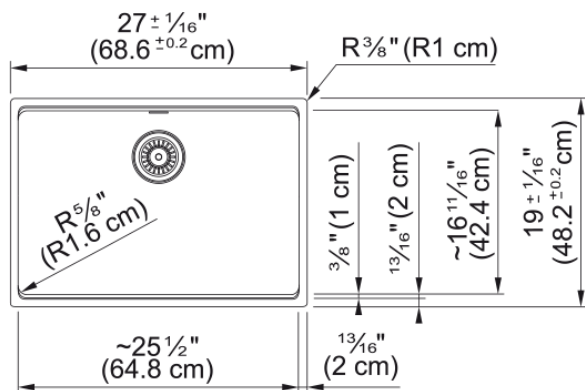

Maris Undermount Sink - MAG11025-PWT | 125.0687.027

27.0-in. x 19.0-in. Undermount Fraganite Single Bowl Kitchen Sink in Polar White. Maris sinks are equipped with deep capacity bowls that can easily fit baking trays, pots, and pans to be washed with maximum ease. With our easy-to-use integrated ledge system, you'll accomplish more with your sink while making the most of your surrounding counter space. The rear drain maximizes the usable surface of the bowl and creates extra cabinet space beneath the sink. Maris Fraganite sinks are scratch-resistant, fade-resistant, and impact resistant and will retain their new appearance for years.

Aspect

Sink type	Sink
Type of material	Fragranite
Number of bowls	1
Product color	Polar white
Surface finish	None

Product Dimensions

Length (right to left)	27.008
Width (front to back)	18.976
Large bowl size: right to left	25.433
Large bowl size: front to back	16.732
Large bowl: depth	9.488

Installation

Minimum cabinet size	30"
----------------------	-----

Product specifications

Installation type	Undermount
Drain hole	3 1/2"
Position of drainer	No drainer
Active Twist Compatibility	No
Installation device	Clamp Bag